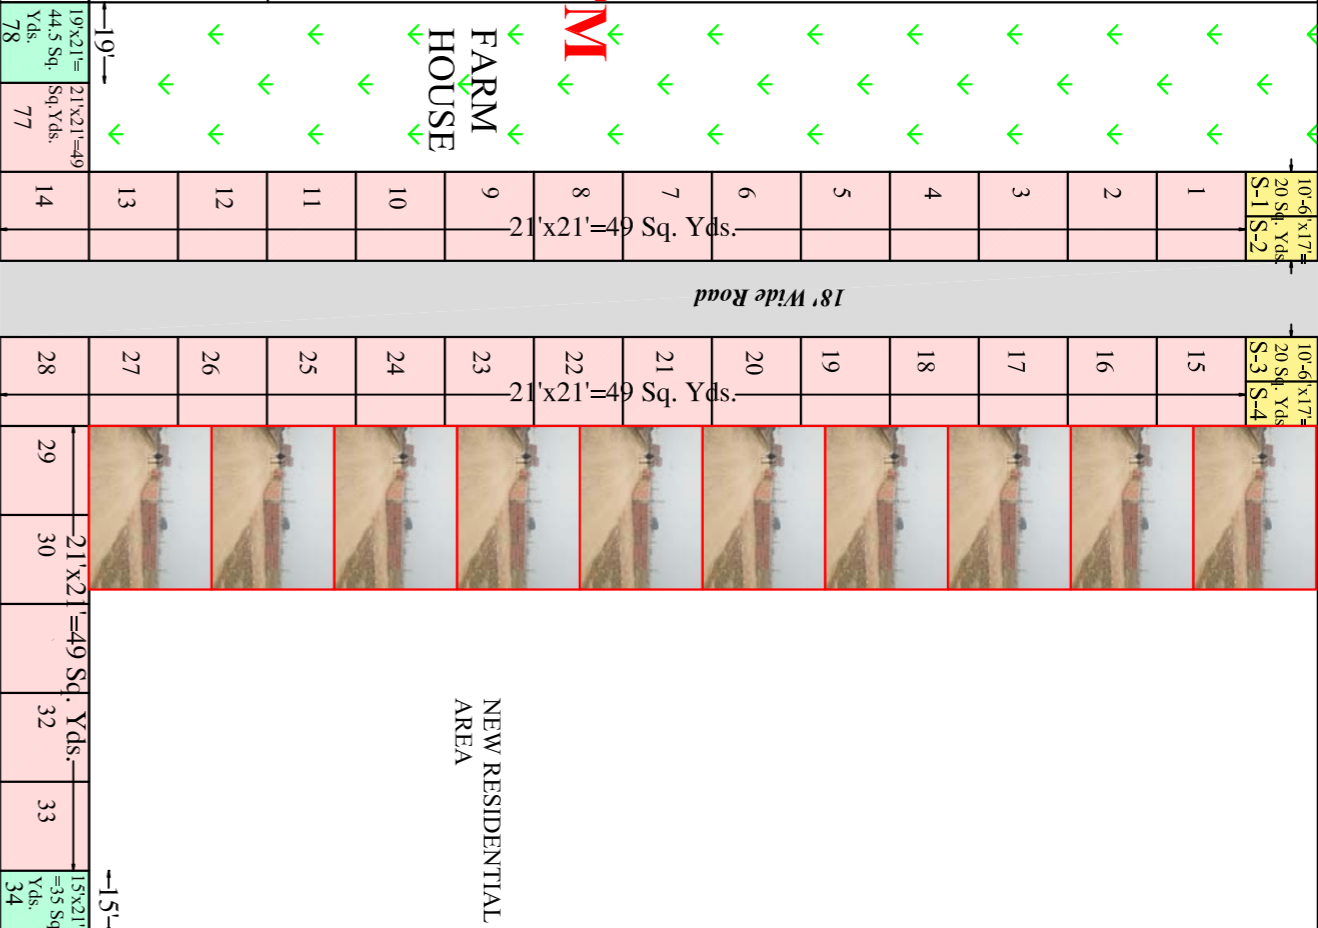

TO SOHNA

TO MINDKOLA ROAD

TO MINDKOLA ROAD

PALWAL

SIYANI JUCK PHOTO

SIYANI JUCK PHOTO

TO HUDA CITY CENTRE

DELHI TO BOMBAY EXPRESSWAY

KAPASEEDA OFFICE